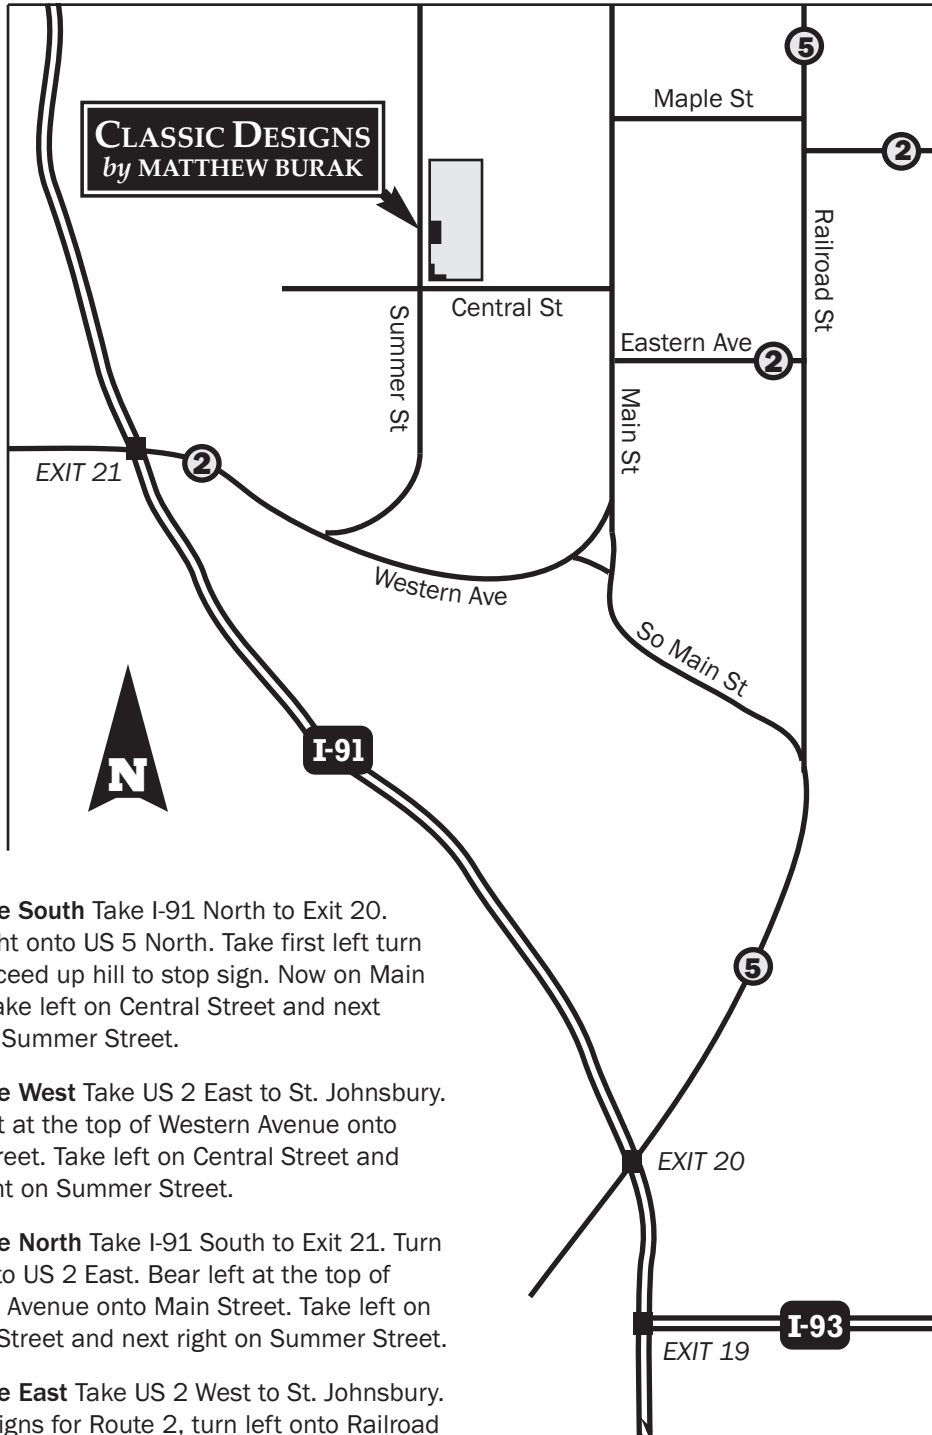

DIRECTIONS

CLASSIC DESIGNS is located just off St. Johnsbury's Main Street Historic District, in the brick building at the corner of Central and Summer Streets.

From the South Take I-91 North to Exit 20. Bear right onto US 5 North. Take first left turn and proceed up hill to stop sign. Now on Main Street take left on Central Street and next right on Summer Street.

From the West Take US 2 East to St. Johnsbury. Bear left at the top of Western Avenue onto Main Street. Take left on Central Street and next right on Summer Street.

From the North Take I-91 South to Exit 21. Turn right onto US 2 East. Bear left at the top of Western Avenue onto Main Street. Take left on Central Street and next right on Summer Street.

From the East Take US 2 West to St. Johnsbury. Follow signs for Route 2, turn left onto Railroad Street, make right on Eastern Avenue, right on Main Street, left on Central, right on Summer.

Local Telephone 802 748.9378
Toll Free 1.800.843.7405