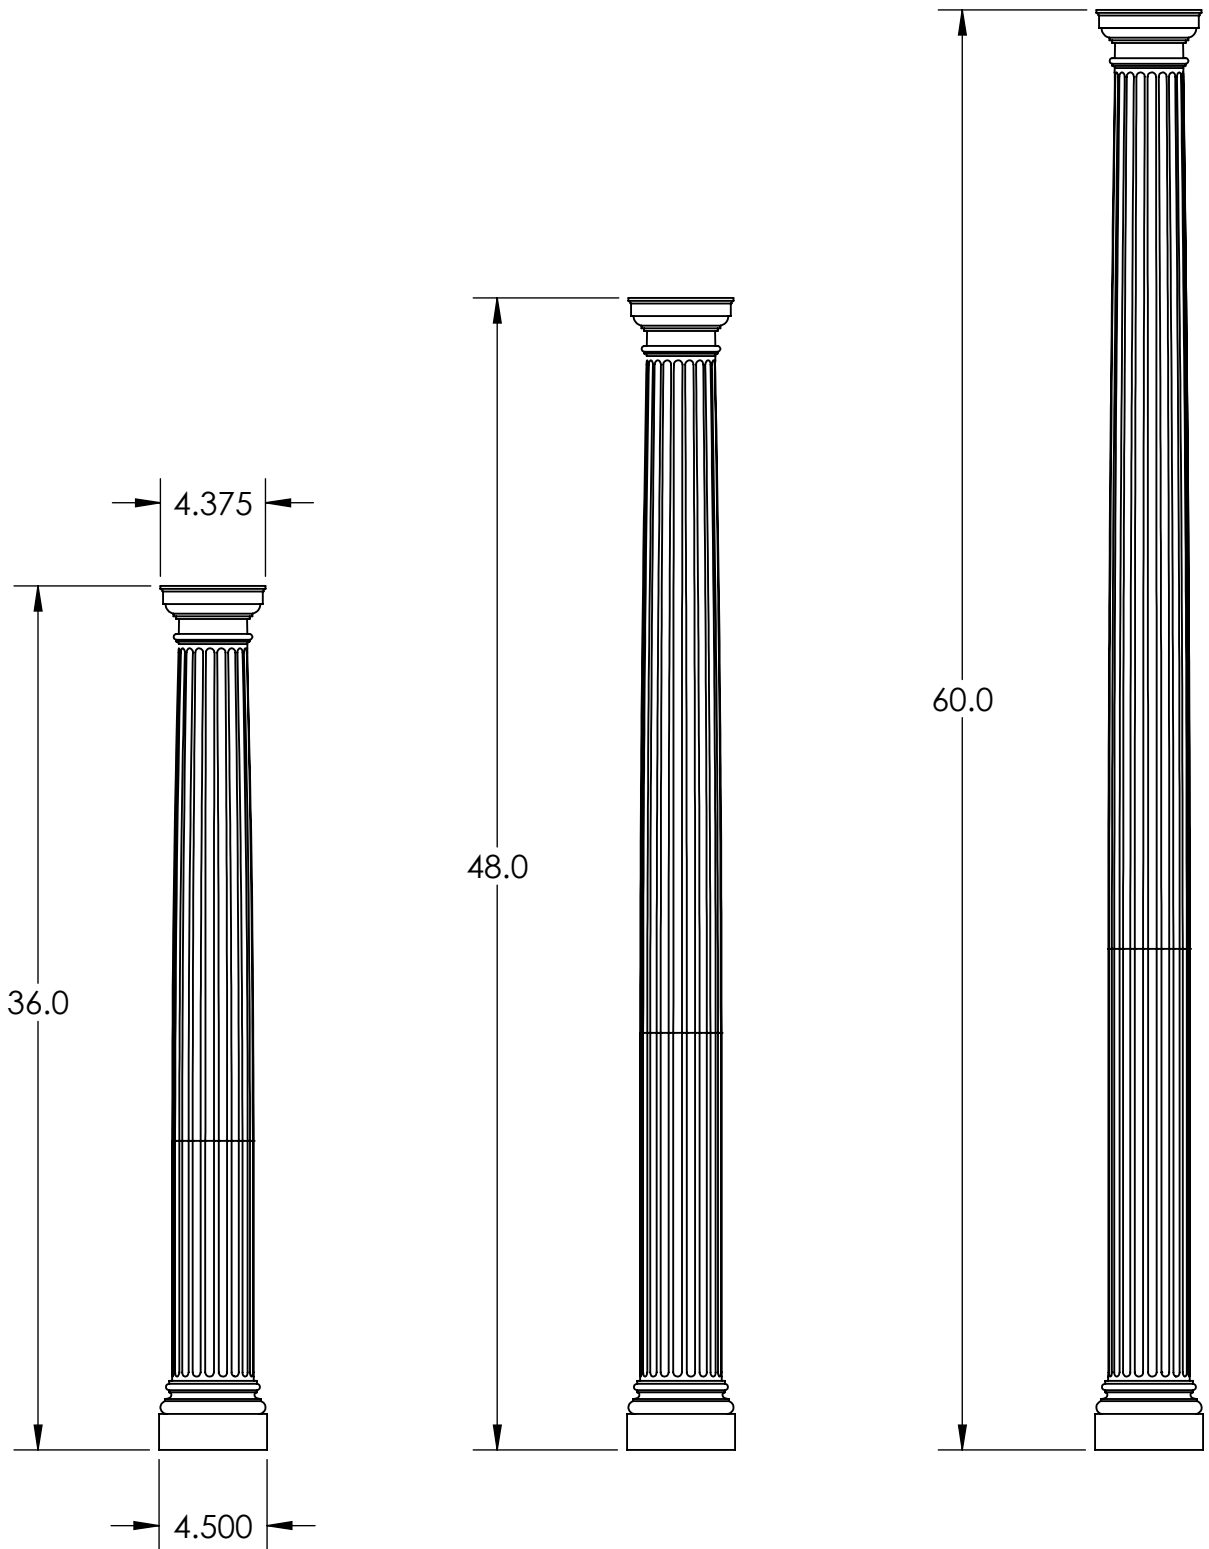

CM-CLAS-4500-F1

TableLegs.com

CLASSIC DESIGNS
by MATTHEW BURAK