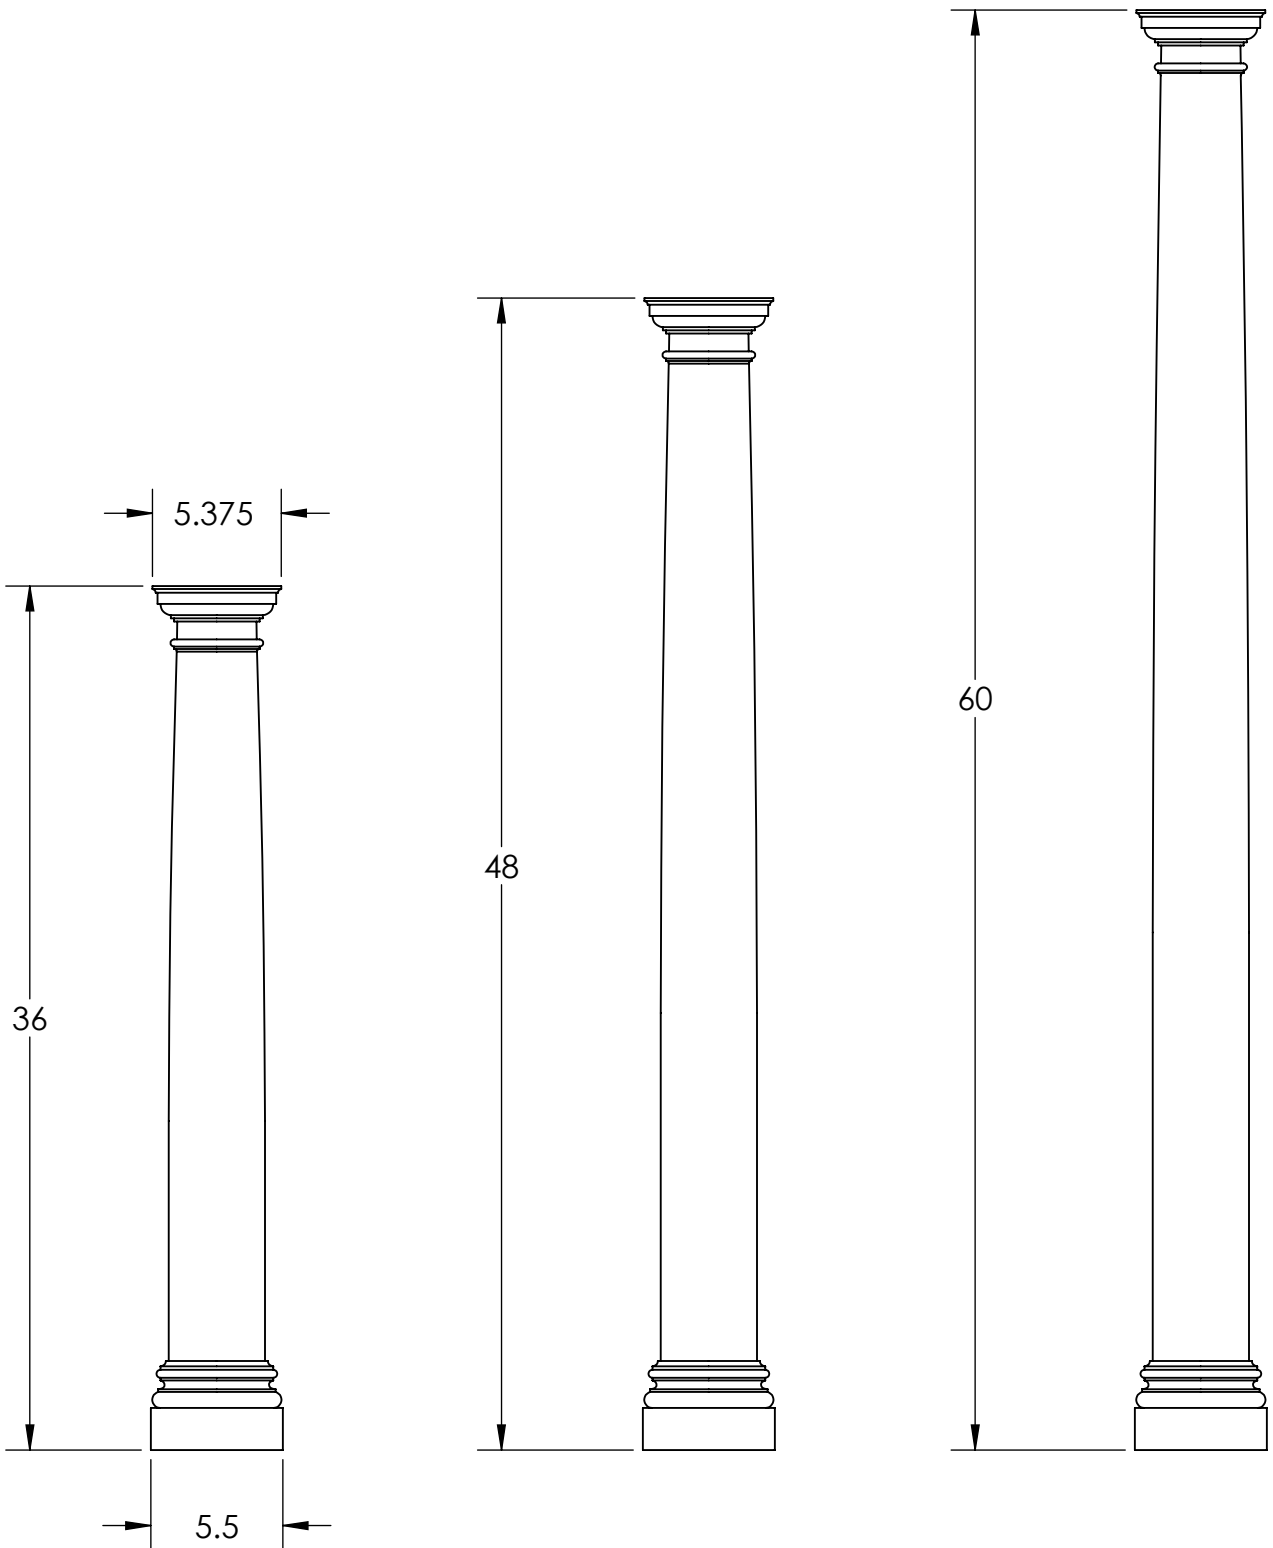

CM-CLAS-5500

TableLegs.com

CLASSIC DESIGNS
by MATTHEW BURAK