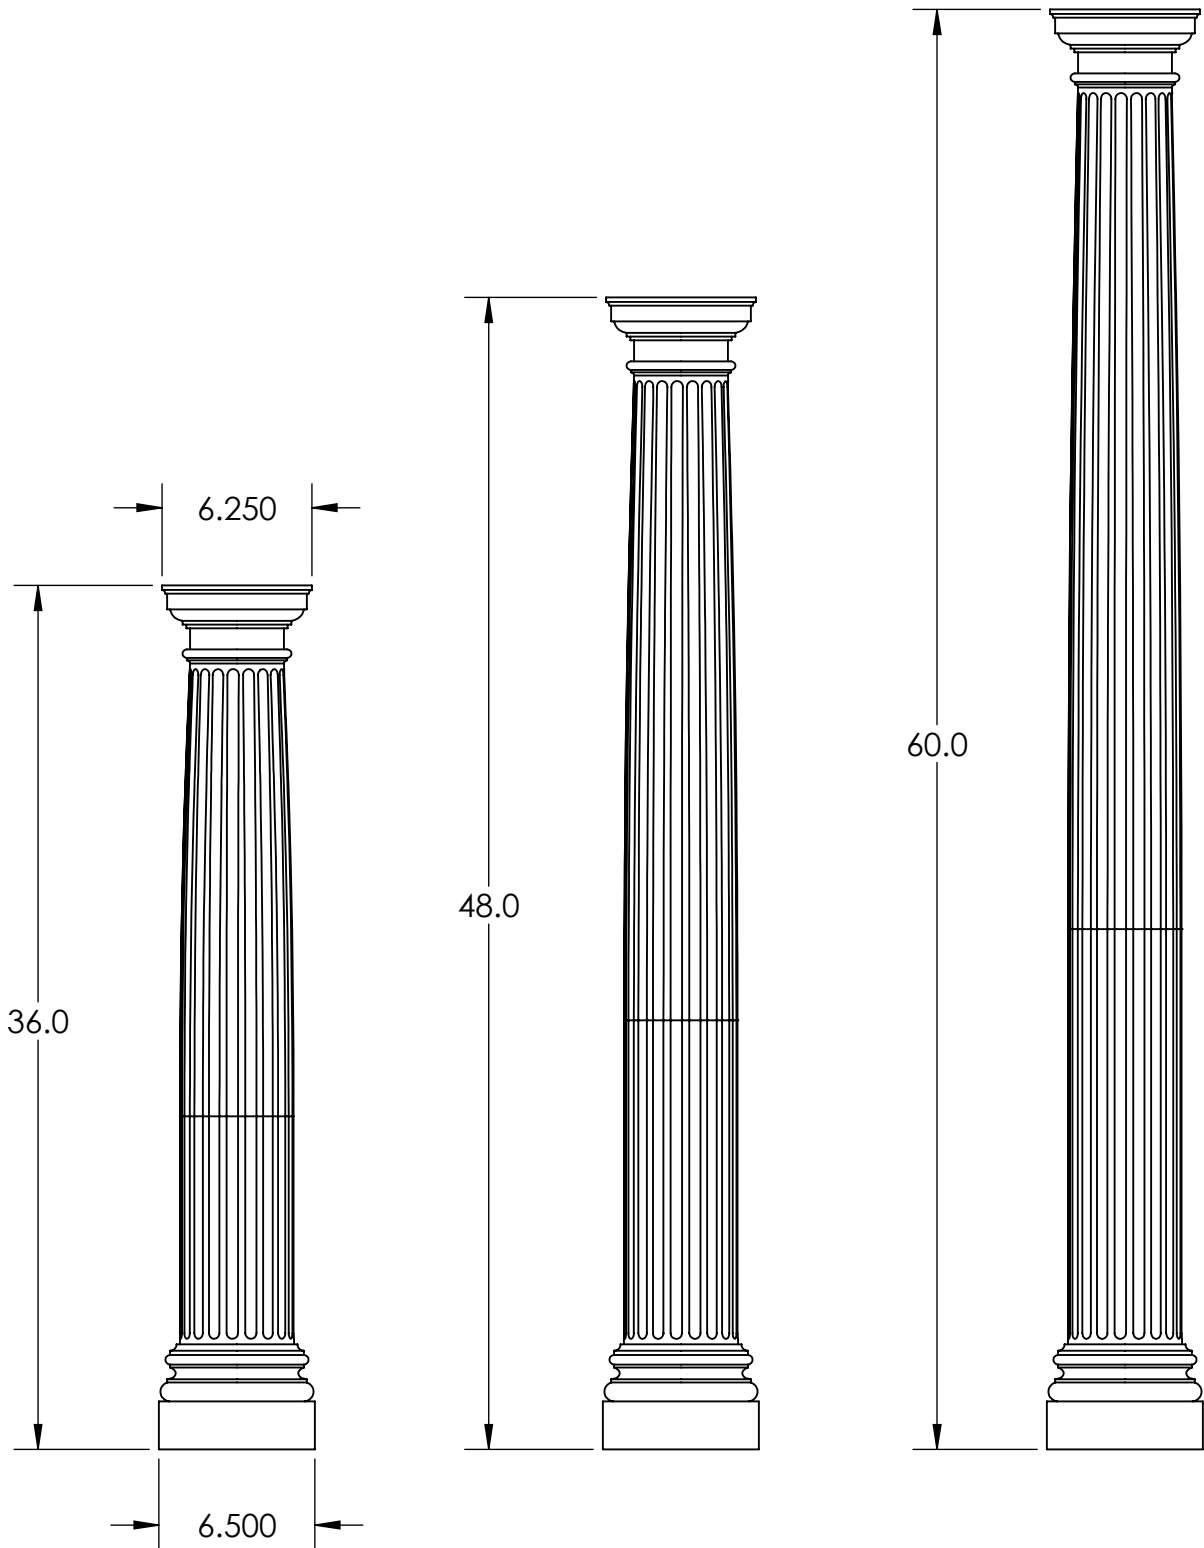

CM-CLAS-6500-F1

TableLegs.com

CLASSIC DESIGNS
by MATTHEW BURAK