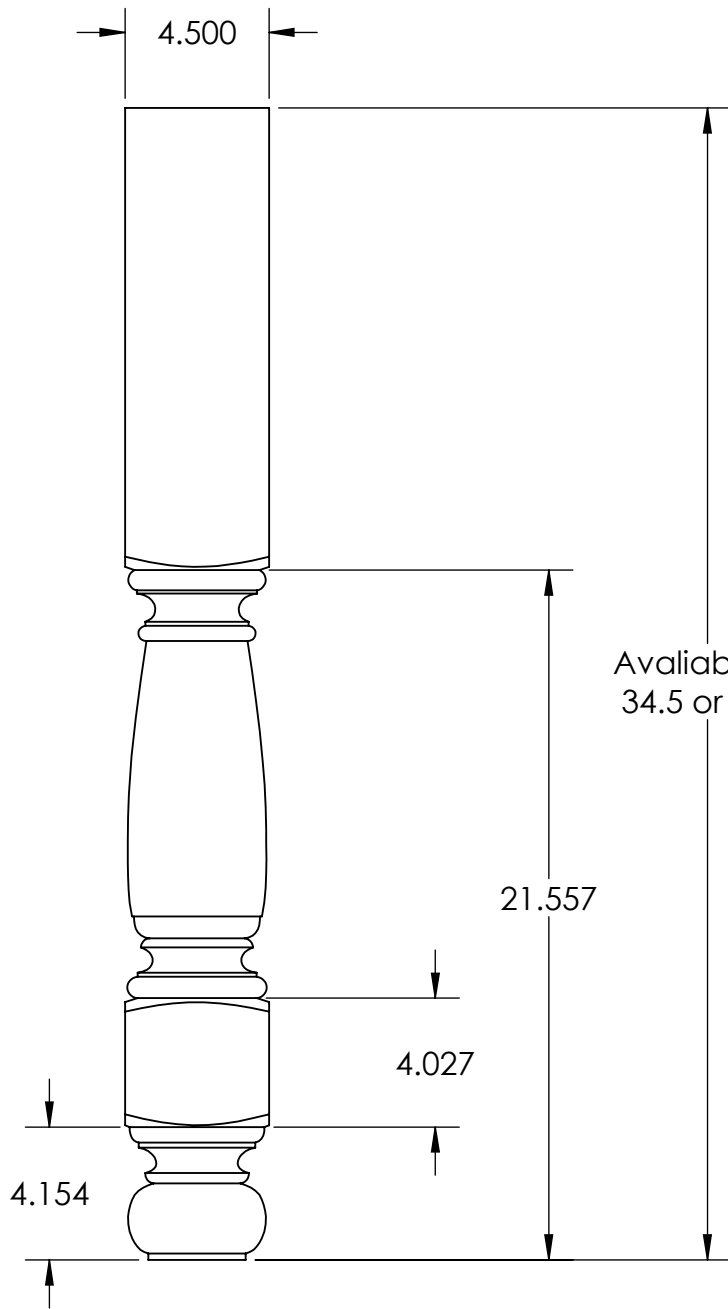

Leg

Leg with Mounting Block

Available at
34.5 or 36.0