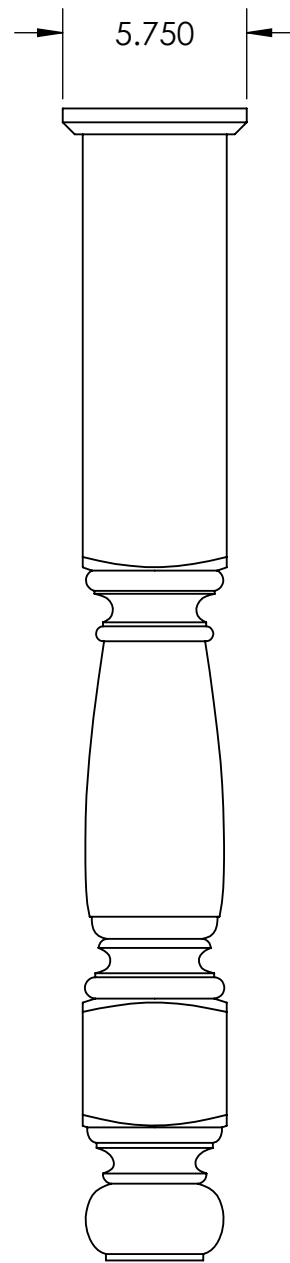

Leg

Leg with Mounting Block

Available at
34.5 or 36.0